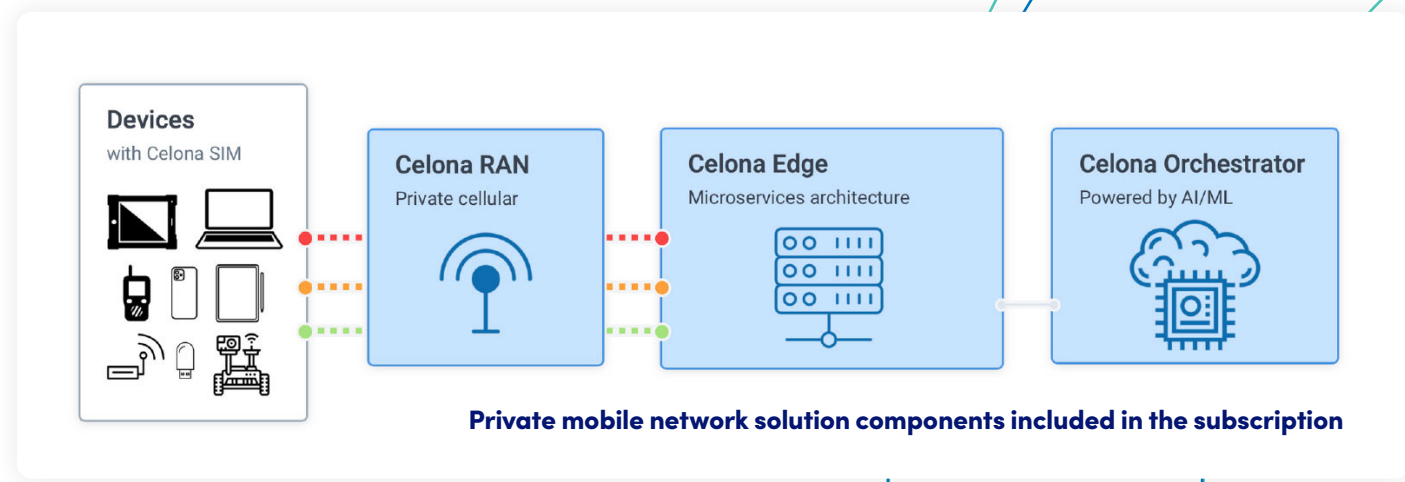

# Celona Indoor Access Point AP-10

Enabling cellular wireless connectivity for enterprise environments, within private spectrum options

Celona indoor AP-10 hardware is part of Celona's private mobile network subscription. It is optimized for indoor environments where wireless connectivity with predictable performance and low latency are required. Delivering up to 25K SQFT of coverage, Celona access points are designed to accelerate the adoption of mission-critical devices and applications on enterprise wireless. They support plug and play deployment, dynamic spectrum management, remote provisioning and centralized cloud-based management.

**celona**

© Copyright 2022 Celona Inc. All rights reserved.

The Celona AP-10 can be mounted on indoor ceilings or walls in various indoor environments. They are powered via Power over Ethernet (802.3at PoE+) or via AC power. They take advantage of existing Ethernet/IP infrastructure for network connectivity. After installation these access points auto-discover the Celona Edge and Celona Orchestrator over any enterprise IP network to enable a plug and play deployment model.