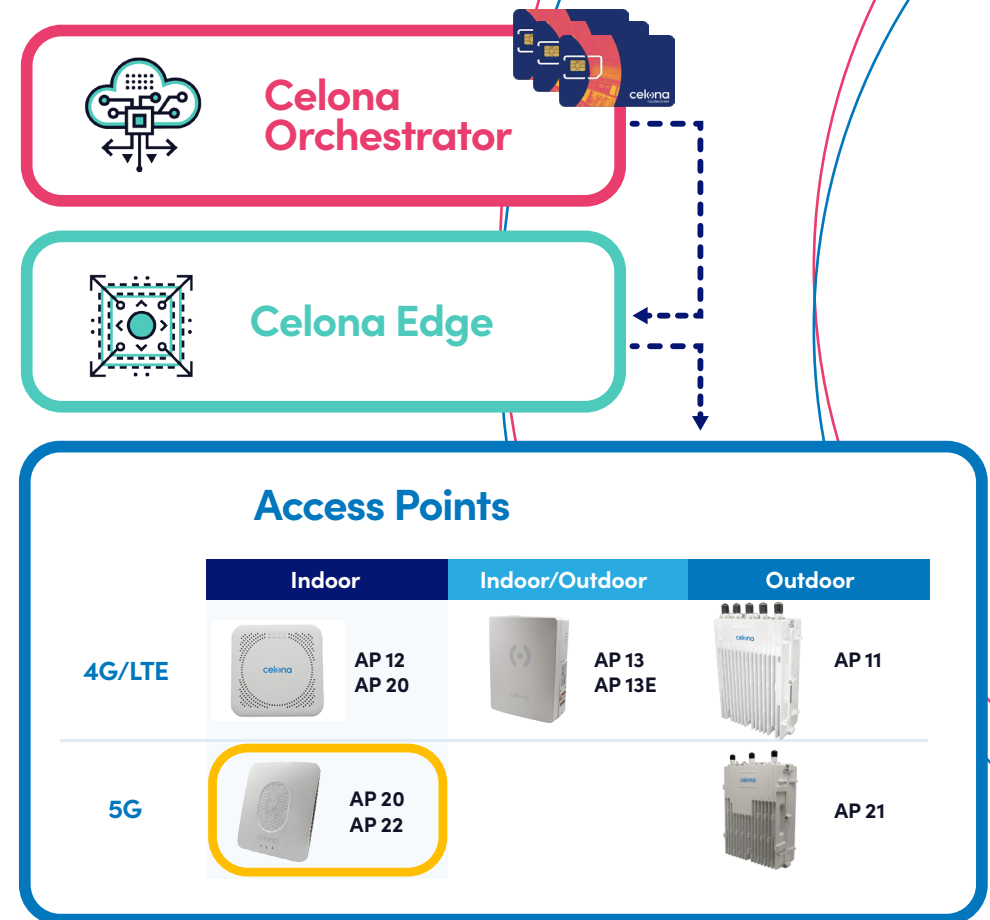

Celona 5G LAN

Unlike traditional small cells that require configuration of various radio parameters and integration with 5G mobile core from a third party vendor, AP 22 is included as a part of Celona's 5G LAN platform that integrates the essential elements including access points, LTE/5G core network edge hardware/software, radio resource management software and cloud-based orchestration tools specifically designed and developed for enterprise network use-cases.

5G LAN Value Prop

- Turn-key solution, designed for the enterprise
- Deterministic performance for mission-critical applications
- Enterprise friendly management and operations
- Support for global private wireless spectrums

Celona's Access Point Portfolio

Key benefits of Celona's 5G LAN Access Points

- Plug-and-play deployment
- Supports variety of global private 5G spectrums
- Deploy anywhere: Indoor/Outdoors, ceiling, wall, roof, poles
- Built for tough environments – Ruggedized , IP67 rated, C1D2 certified
- Built for critical communications – Microslicing, < 10ms latency, RAN mobility >25 mph, Up to 1 Gbps
- Built-in PTP Grandmaster, eliminates external components
- End-End secure wireless communication

Celona's 5G LAN