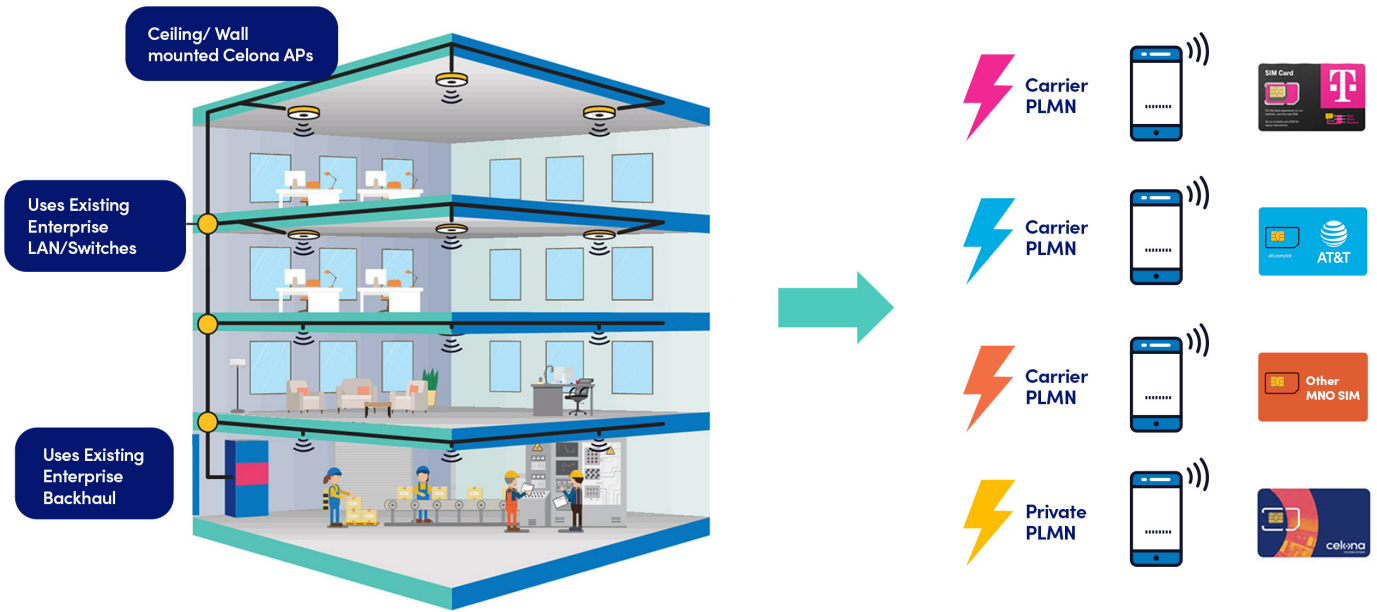

Key value of Celona Neutral Host

For Subscribers

- High quality indoor cellular wireless connectivity
- Requires no manual connection step
- Secure cellular connectivity replaces un-secured open guest Wi-Fi networks
- Works with all major smartphones and tablets
- e911 and Wireless Emergency Alert (WEA)

For Enterprises

- Coverage everywhere you need
- Deploy in weeks not years
- Use existing network infrastructure
- Add up to 5 operators in the future without additional hardware
- Frees up Wi-Fi network capacity from guest usage
- Use same CBRS network for private use cases

Celona Neutral Host vs Carrier DAS

Celona Neutral Host offers a much simpler, scalable solution to address in-building public cellular coverage accelerating time to value in comparison to traditional Carrier DAS.

Traditional Carrier DAS

- High implementation costs
- Lengthy and complex deployments
- Capacity constrained by single cell
- Requires dedicated fiber/coax cabling
- Complex RF design due to licensed spectrum
- Single use network

Celona Neutral Host Solutions

- **40% - 60% lower TCO**
- **Operational in weeks not months or years**
- **Scale capacity with additional small cells**
- **Uses existing LAN infrastructure**
- **Use of CBRS spectrum simplifies RF design by eliminating manual co-ordination**
- **Multi-purpose solution – Public and Private**